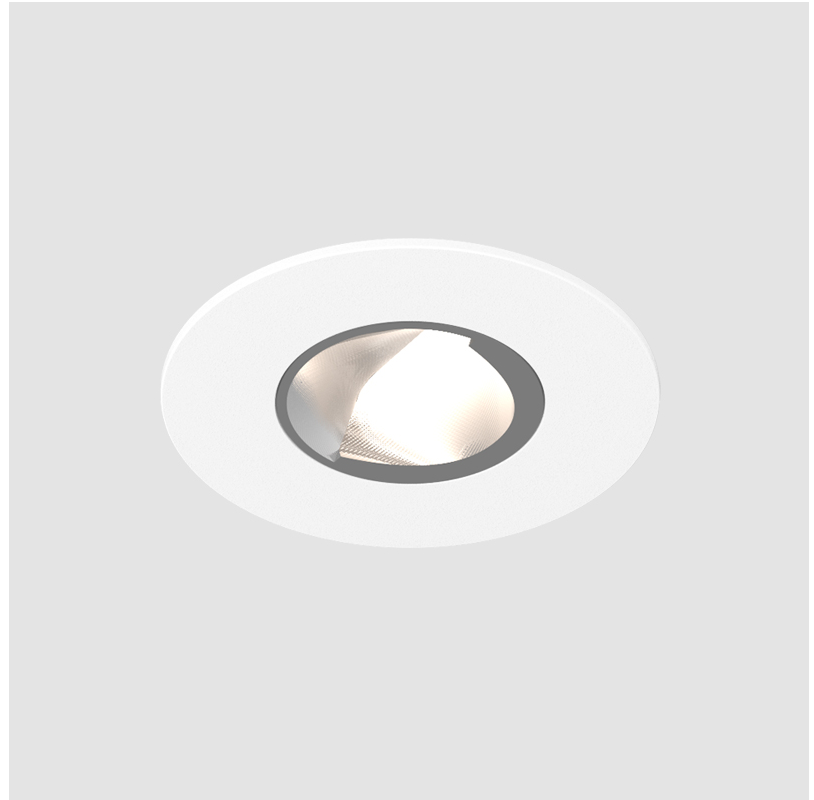

GENERAL

Series: Oiko Pro Round
Subseries: Oiko Pro Wallwash
Brand: Prolicht
Division: Architectural
Mounting Type: Recessed
Mounting Location: Ceiling
Subcategory: Downlight

PHYSICAL

Shape: Round
Diameter (mm): 75
Diameter (in): 2 ¹⁵/₁₆
Height (mm): 51
Height (in): 2
Ceiling Thickness (mm): 1 - 25
Ceiling Thickness (in): 1/16 - 1 3/16
Min. Recessing Depth (mm): 55
Min. Recessing Depth (in): 2 ³/₁₆
Light Distribution: Downlight
Diffuser: Lens Pack - Spread Lens / Linear Spread Lens / Honeycomb Louver
Fixture Finish: SSR / BKV / CWI / CRY / HAB / UFT / ITA / RUA / FTG / MYG / LOD / PUS / FRO / FUP / KIA / POP / BLS / SPG / MEY / GOH / GUM / CHC / COM / ABZ / JAG / OBR / MOS / ROR
Fixture Material: Aluminum Die Cast
Cut-out Measurements: 68mm / 2 11/16" Diameter

ELECTRICAL

Lamp Type: LED (Zhaga Standard)
Input Wattage (W): 14
Total Output Wattage (W): 12.7
Dimming: Dali Dimming
Driver Included: No
Driver Location: Recessed Housing
Driver Type: Constant Current - Universal (120Vac only for DALI driver)
Driver Class: Class 2
Input Voltage (V): 120 - 277
Constant Current (MA): 700

LED

Color Temperature (°K): 2700-6500 Tunable White
Max. Delivered Lumen (lm): 1216
Nominal Lumen (lm): 1460
CRI: >90 CRI
Lamp Life (hrs): 50000
Special LEDs offerings: Tunable White

OPTICAL

Adjustability: Fixed

RATINGS AND CERTIFICATIONS

Certified By: Certified for North American Standards
IP rating: IP20