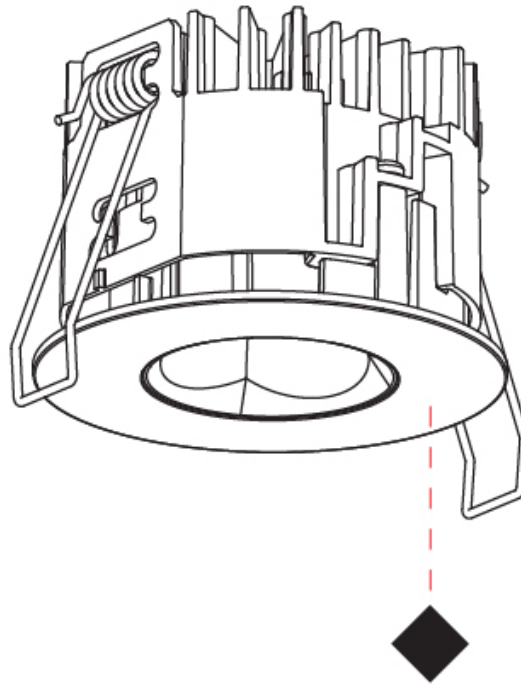

OIKO PRO ROUND FIXED RECESSED

A35872-

PROJECT

TYPE

SPECIFIER

QUANTITY

DATE

A