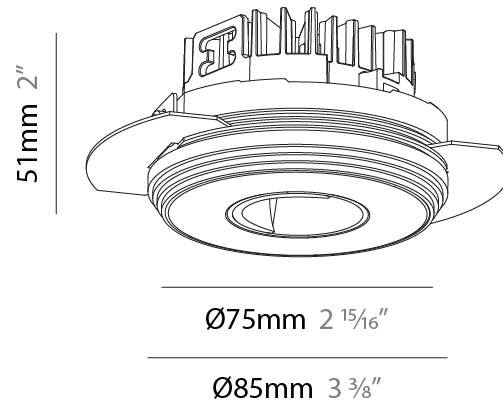

GENERAL

Series: Oiko Pro Round
Subseries: Oiko Pro Round Wallwash
Brand: Prolicht
Division: Architectural
Mounting Type: Trimless
Mounting Location: Ceiling
Subcategory: Wallwash

PHYSICAL

Shape: Round
Diameter (mm): 75
Diameter (in): 2 ¹⁵/₁₆
Height (mm): 51
Height (in): 2
Ceiling Thickness (mm): 1 - 25
Ceiling Thickness (in): 1/16 - 1 3/16
Min. Recessing Depth (mm): 55
Min. Recessing Depth (in): 2 ³/₁₆
Light Distribution: Direct
Fixture Finish: [SSR / BKV / CWI / CRY / HAB / UFT / ITA / RUA / FTG / MYG / LOD / PUS / FRO / FUP / KIA / POP / BLS / SPG / MEY / GOH / GUM / CHC / COM / ABZ / JAG / OBR / MOS / ROR](#)
Fixture Material: Aluminum Die Cast
Cut-out Measurements: 86mm / 3 3/8" Diameter

ELECTRICAL

Lamp Type: LED (Zhaga Standard)
Input Wattage (W): 14
Total Output Wattage (W): 12.7
Dimming: Dali Dimming
Driver Included: No
Driver Location: Recessed Housing
Driver Type: Constant Current - Universal (120Vac only for DALI driver)
Driver Class: Class 2
Input Voltage (V): 120 - 277
Constant Current (MA): 700

LED

Color Temperature (°K): 2700-6500 Tunable White
Max. Delivered Lumen (lm): 1040 - 1216
Nominal Lumen (lm): 1242 - 1460
CRI: >93 CRI
Lamp Life (hrs): 50000
Special LEDs offerings: Tunable White

OPTICAL

Adjustability: Fixed

RATINGS AND CERTIFICATIONS

Certified By: Certified for North American Standards
IP rating: IP20