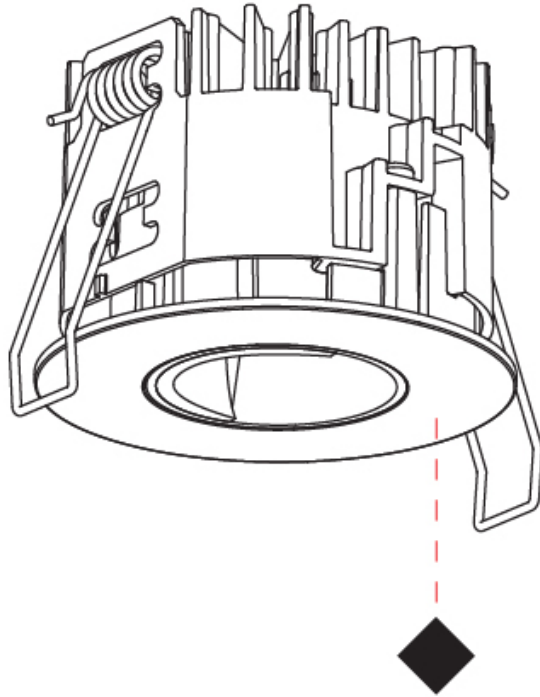

OIKO PRO WALLWASH RECESSED

A35865-

PROJECT

TYPE

SPECIFIER

QUANTITY

DATE

A