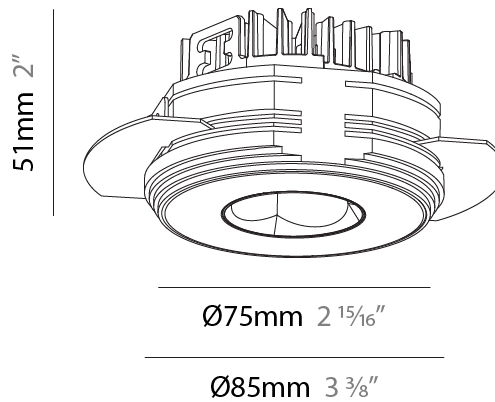

GENERAL

Series: Oiko Pro Round
Subseries: Oiko Pro Round Fixed
Brand: Prolicht
Division: Architectural
Mounting Type: Trimless
Mounting Location: Ceiling
Subcategory: Downlight

PHYSICAL

Shape: Round
Diameter (mm): 75
Diameter (in): 2 ¹⁵/₁₆
Height (mm): 51
Height (in): 2
Ceiling Thickness (mm): 10 / 12.5 / 15 / 25
Ceiling Thickness (in): 3/8 or 1/2 or 9/16 or 1
Min. Recessing Depth (mm): 55
Min. Recessing Depth (in): 2 ³/₁₆
Light Distribution: Direct
Diffuser: Lens Pack - Spread Lens / Linear Spread Lens / Honeycomb Louver
Fixture Finish: SSR / BKV / CWI / CRY / HAB / UFT / ITA / RUA / FTG / MYG / LOD / PUS / FRO / FUP / KIA / POP / BLS / SPG / MEY / GOH / GUM / CHC / COM / ABZ / JAG / OBR / MOS / ROR
Fixture Material: Aluminum Die Cast
Cut-out Measurements: 86mm / 2 11/16" Diameter

ELECTRICAL

Lamp Type: LED (Zhaga Standard)
Input Wattage (W): 14
Total Output Wattage (W): 12.7
Dimming: Dali Dimming
Driver Included: No
Driver Location: Recessed Housing
Driver Type: Constant Current - Universal (120Vac only for DALI driver)
Driver Class: Class 2
Input Voltage (V): 120 - 277
Constant Current (MA): 700

LED

Color Temperature (°K): 2700-6500 Tunable White
Max. Delivered Lumen (lm): 1240
Nominal Lumen (lm): 1460
CRI: >90 CRI
Lamp Life (hrs): 50000
Special LEDs offerings: Tunable White

OPTICAL

Reflector°: 52
Adjustability: Fixed

RATINGS AND CERTIFICATIONS

Certified By: Certified for North American Standards
IP rating: IP20