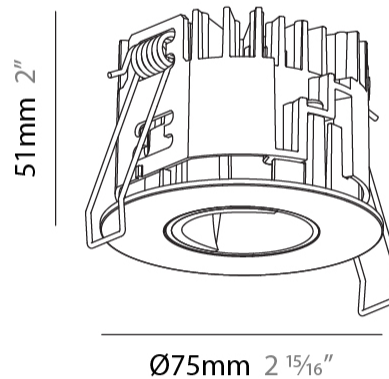

GENERAL

Series: Oiko Pro Round
Subseries: Oiko Pro Wallwash
Brand: Prolicht
Division: Architectural
Mounting Type: Recessed
Mounting Location: Ceiling
Subcategory: Downlight

PHYSICAL

Shape: Round
Diameter (mm): 75
Diameter (in): 2 ¹⁵/₁₆
Height (mm): 51
Height (in): 2
Ceiling Thickness (mm): 1 - 25
Ceiling Thickness (in): 1/16 - 1 3/16
Min. Recessing Depth (mm): 55
Min. Recessing Depth (in): 2 ³/₁₆
Light Distribution: Downlight
Diffuser: Lens Pack - Spread Lens / Linear Spread Lens / Honeycomb Louver
Fixture Finish: SSR / BKV / CWI / CRY / HAB / UFT / ITA / RUA / FTG / MYG / LOD / PUS / FRO / FUP / KIA / POP / BLS / SPG / MEY / GOH / GUM / CHC / COM / ABZ / JAG / OBR / MOS / ROR
Fixture Material: Aluminum Die Cast
Cut-out Measurements: 68mm / 2 11/16" Diameter

ELECTRICAL

Lamp Type: LED (Zhaga Standard)
Input Wattage (W): 14
Total Output Wattage (W): 12.7
Dimming: Dali Dimming
Driver Included: No
Driver Location: Recessed Housing
Driver Type: Constant Current - Universal (120Vac only for DALI driver)
Driver Class: Class 2
Input Voltage (V): 120 - 277
Constant Current (MA): 700

LED

Color Temperature (°K): 2700-6500 Tunable White
Max. Delivered Lumen (lm): 1216
Nominal Lumen (lm): 1460
CRI: >90 CRI
Lamp Life (hrs): 50000
Special LEDs offerings: Tunable White

OPTICAL

Adjustability: Fixed

RATINGS AND CERTIFICATIONS

Certified By: Certified for North American Standards
IP rating: IP20